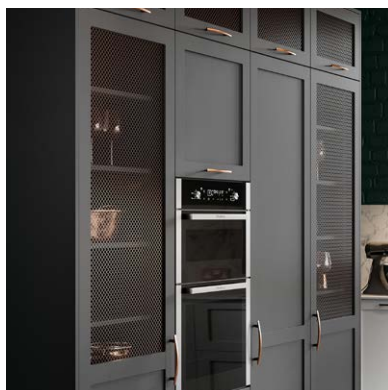

CONTEMPORARY SHAKER

DOOR STYLE

SEE PAGE 4

Contemporary Shaker / Thickness: 18mm

COLOURS

SEE PAGE 5

Charcoal Black Matt
White Smooth

HANDLE STYLE

SEE PAGE 67

Int 86

FEATURES

Full Open Frame
Open Top Frame
Mesh Insert

BESPOKE DOORS
MADE TO MEASURE