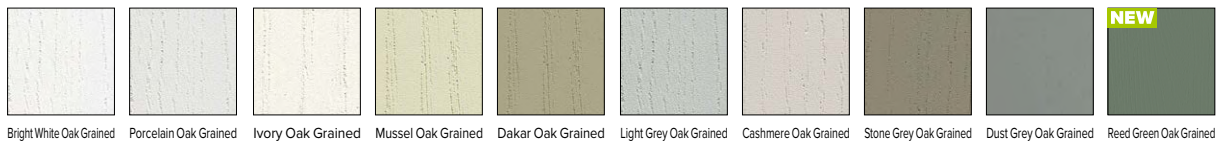

**CURVED DOOR
AVAILABLE**

CREATE COLOURS

Supermatt SERICA®

Matt

Oak Grained

Gloss

Smooth

Quadro