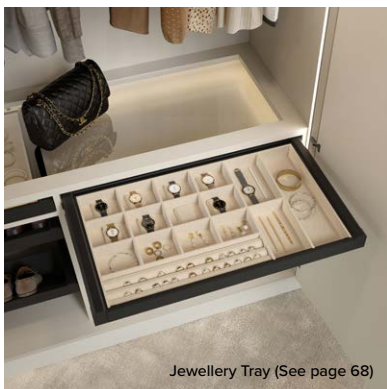

SHOE RACK

Cabinet Width	Dimensions (Adjustable Width)	Code
600mm	564-614 x 475 x 180mm	INT-SHR6
800mm	764-814 x 475 x 180mm	INT-SHR8
900mm	864-914 x 475 x 180mm	INT-SHR9

KITCHEN STORAGE TOWER

Integral's new kitchen storage tower offers you a quality alternative to wirework pull-out larders with many benefits.

- Total loaded weight: 175kg
- Soft closing

Internal Slim Drawer
Standard 84mm

Internal Slim Drawer
Midi 167mm / Pan 199mm

Each set is supplied flat pack in its own protective box

INTEGRATED LIGHTING

NEW

Our new integrated lighting range is designed to work with furniture like bookcases, kitchen cabinets, media units and wardrobes. The different types of LED lighting save energy and are ideal for narrow spaces. They can either be controlled by remote control, motion sensors or standard socket switches.