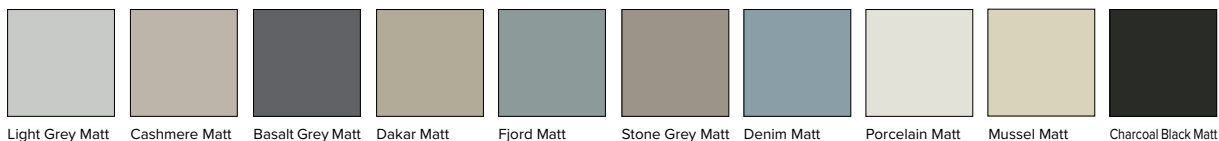

Sapporo

Sirius

CURVED DOOR STYLES

Four door styles are available as curved doors, providing contemporary elegance to your home.

Capri
Thickness: 18mm

Meranti
Thickness: 22mm

Shaker
Thickness: 18mm

Shaker No Grooves
Thickness: 18mm

**CURVED DOOR
AVAILABLE**

CREATE COLOURS

Supermatt SERICA®

Matt

Oak Grained

Gloss

Smooth

Quadro