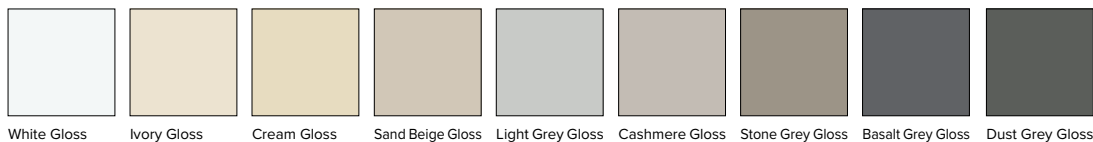

**CURVED DOOR
AVAILABLE**

CREATE COLOURS

Supermatt SERICA®

Matt

Oak Grained

Gloss

Smooth

Quadro